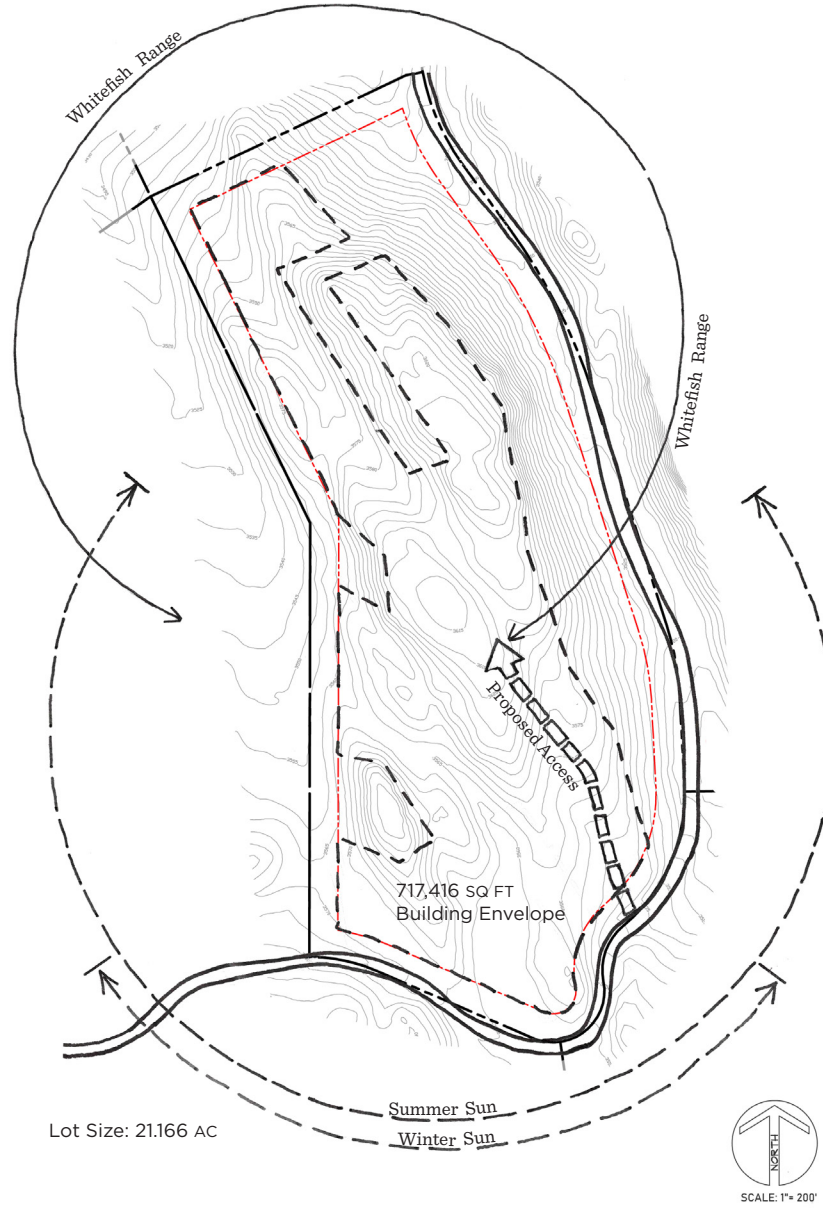

# BEAR GRASS RANCH

Whitefish, Montana

CHRISTIE'S  
INTERNATIONAL REAL ESTATE

Sean Averill

Owner | Realtor

📞 406.253.3010

✉ Sean@PureWestMT.com

The Homestead is an exclusive gated community 13 miles North of Whitefish situated on over 1,400 acres and surrounded by National Forest. Come home to your own private 20 acre ranch lot, awaiting your vision. Join the Sporting Club with endless amenities; personal concierge, a Mercantile, a lakeside clubhouse restaurant with fishing, kayaking, paddle-boarding, and water trampoline for those long Summer days on Little Bootjack Lake. Stay active with equestrian facilities and trails, hiking, biking, a 7 hole short course, as well as a state-of-the art shooting & archery range. Most of all, enjoy the breathtaking views.

# The Property

Fall 2023 Inventory

□ Available   ■ Under Contract   ■ Sold

Lot Size: 21.166 AC