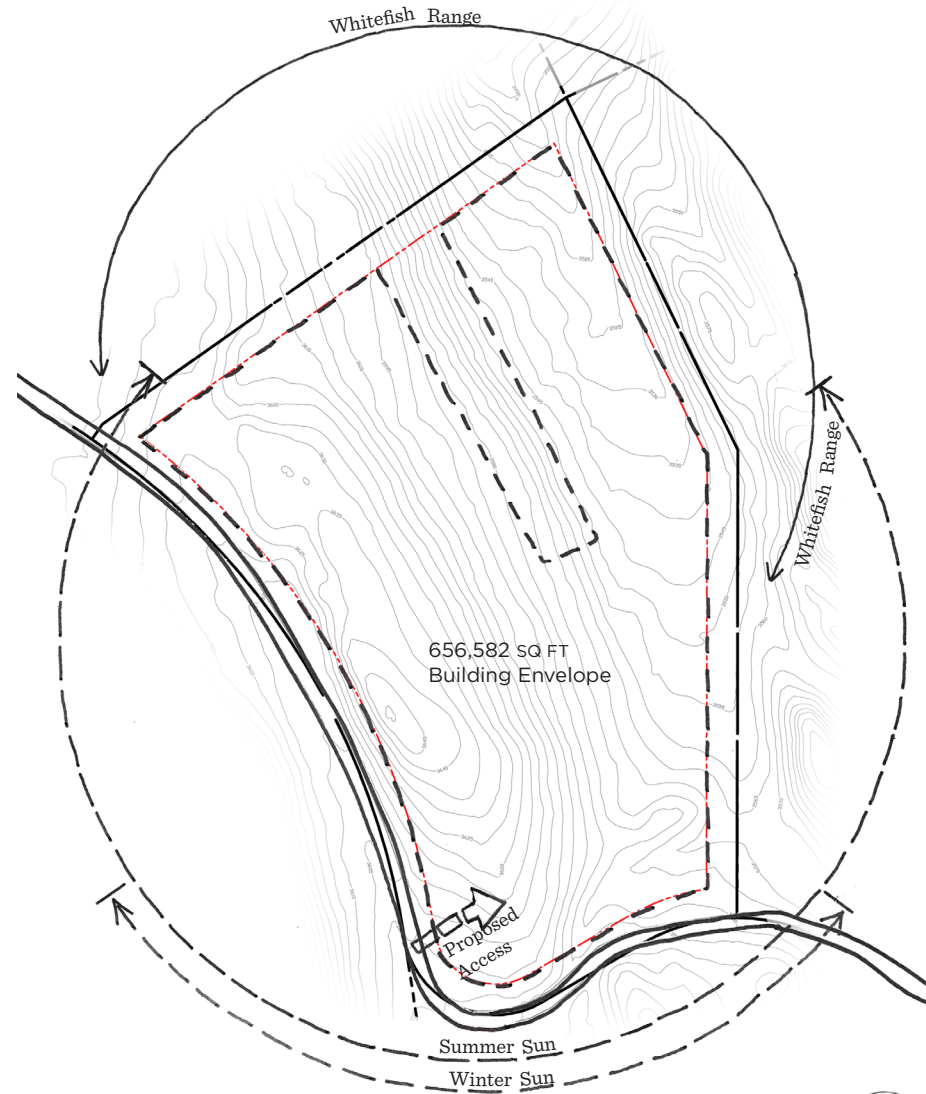

# PINE ROSE RANCH

Whitefish, Montana

**CHRISTIE'S**  
INTERNATIONAL REAL ESTATE

Sean Averill

Owner | Realtor

☎ 406.253.3010

✉ Sean@PureWestMT.com

The Homestead is an exclusive gated community 13 miles North of Whitefish situated on over 1,400 acres and surrounded by National Forest. Come home to your own private 20 acre ranch lot, awaiting your vision. Join the Sporting Club with endless amenities; personal concierge, a Mercantile, a lakeside clubhouse restaurant with fishing, kayaking, paddle-boarding, and water trampoline for those long Summer days on Little Bootjack Lake. Stay active with equestrian facilities and trails, hiking, biking, a 7 hole short course, as well as a state-of-the art shooting & archery range. Most of all, enjoy the breathtaking views.

# The Property

Fall 2023 Inventory

□ Available   ■ Under Contract   ■ Sold

Lot Size: 20.79 AC