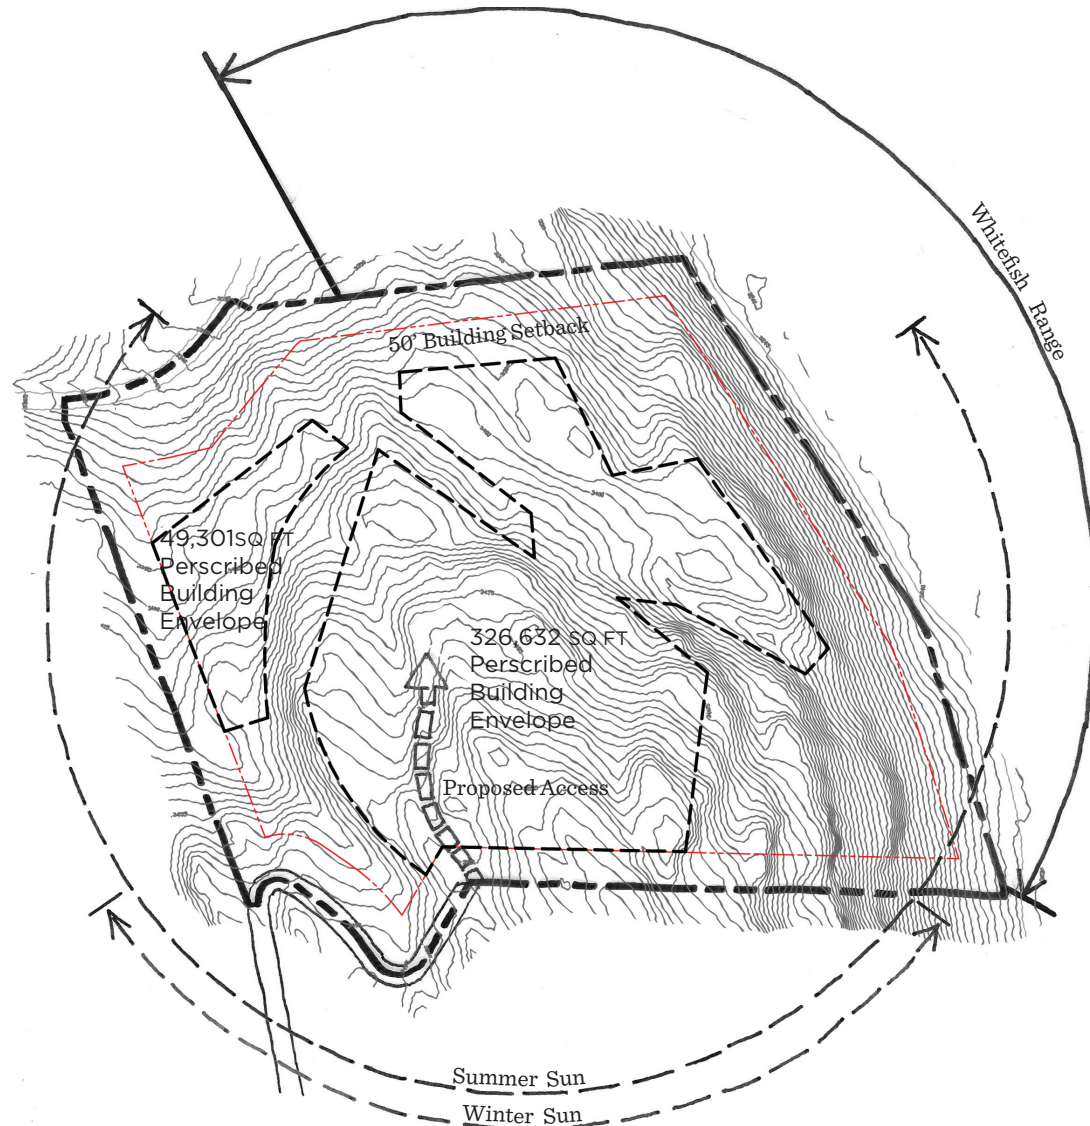

# TOP SHELF RANCH

Whitefish, Montana

**CHRISTIE'S**  
INTERNATIONAL REAL ESTATE

**Sean Averill**

Owner | Realtor

📞 406.253.3010

✉ [Sean@PureWestMT.com](mailto:Sean@PureWestMT.com)

The Homestead is an exclusive gated community 13 miles North of Whitefish situated on over 1,400 acres and surrounded by National Forest. Come home to your own private 20 acre ranch lot, awaiting your vision. Join the Sporting Club with endless amenities; personal concierge, a Mercantile, a lakeside clubhouse restaurant with fishing, kayaking, paddle-boarding, and water trampoline for those long Summer days on Little Bootjack Lake. Stay active with equestrian facilities and trails, hiking, biking, a 7 hole short course, as well as a state-of-the art shooting & archery range. Most of all, enjoy the breathtaking views.

*The Homestead - Everything Under The Sun.*

# The Property

Fall 2023 Inventory

□ Available    ■ Under Contract    ■ Sold

Lot Size: 20.520 AC